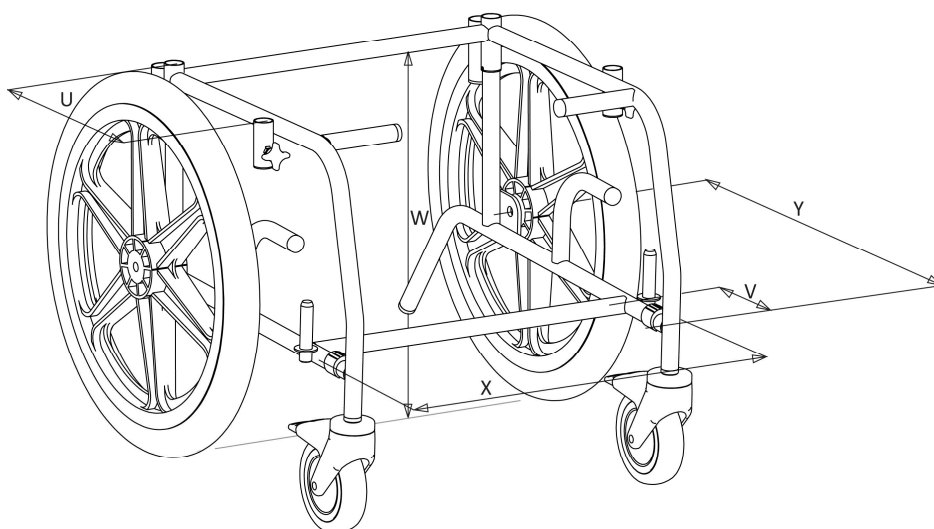

T60 Specifications

Dimension	Description	Std (mm)
Width (X)	Width (from outside of frame)	
	• 17" Frame	440
	• 19" Frame	490
	• 21" Frame	540
W	Floor to underside of Rear Cross Bar	460
Y	Front of frame to rear of frame (Modifications to rear only)	440
U	Centres of arm rest sockets	270
V	Front cross bar to front of frame	110